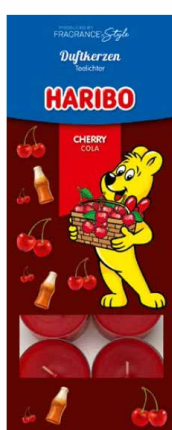

LARGE CANDLES

Net wt 275 g
Burn Time 55 h
100% soy wax

Black details add an accent to the candles.

- Clean Cotton
- Blueberry

MOSQUITO REPELLENT CANDLE

Net wt 150 g
Burn Time 30 h

The candle is scented with Vietnamese citronella essential oil.