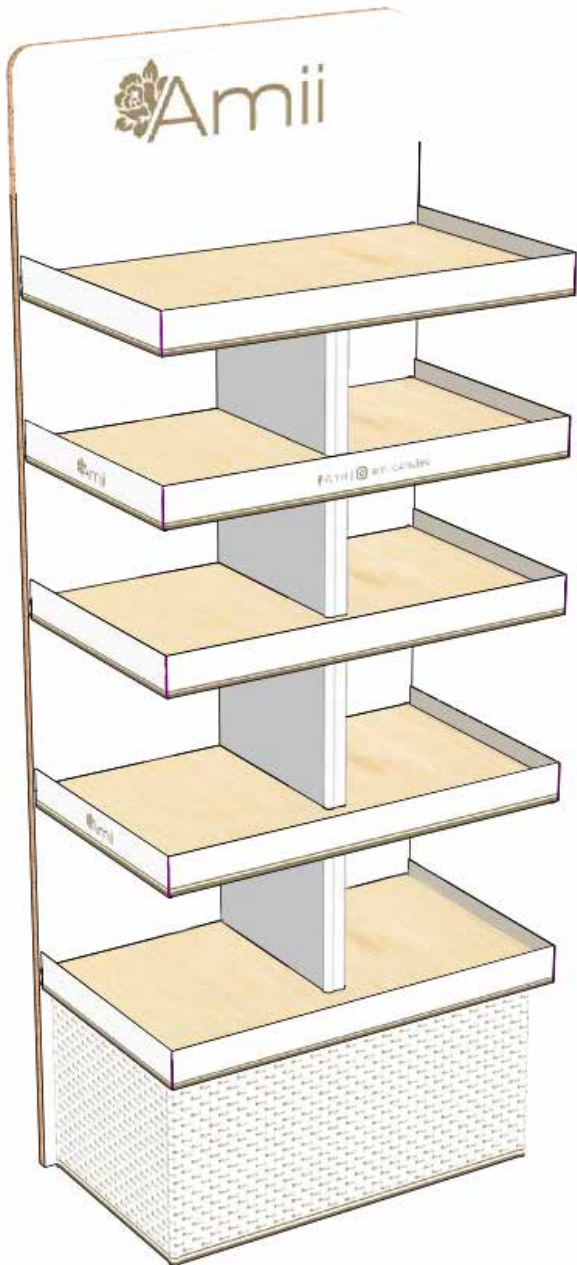

On request, we can put together beautiful gift sets.

There are two sizes of Amii gift boxes with different designs, both with and without a window. If you wish, we will add the symbol of your organization to the box.

Large box

Small box

A box with your organization's insignia

Width 66 cm, depth 40 cm
and height 160 cm

AMII RE-BOARD DISPLAY

Both manufacturers and retailers need to keep their displays attractive and fresh at all times in order to achieve product movement and sales success. We have created a RE-BOARD display for Amii products to help display products in a representative and a beautiful way.