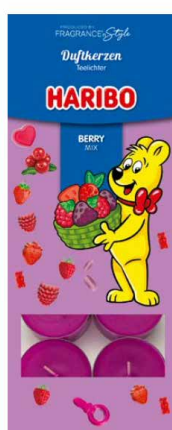

LARGE CANDLES

Net wt 275 g
Burn Time 55 h
100% soy wax

Black details add an accent to the candles.

- Clean Cotton
- Blueberry

MOSQUITO REPELLENT CANDLE

Net wt 150 g
Burn Time 30 h

The candle is scented with Vietnamese citronella essential oil.

HARIBO CANDLES

- **Small candles with glass lids**
Display fits 30 candles (5 different x 6 pcs)

Net wt 85 g
Burn Time 18 h
Soy wax

- Berry Mix
- Cherry Cola
- Coconut Lime
- Strawberry Happiness
- Tropical Fun